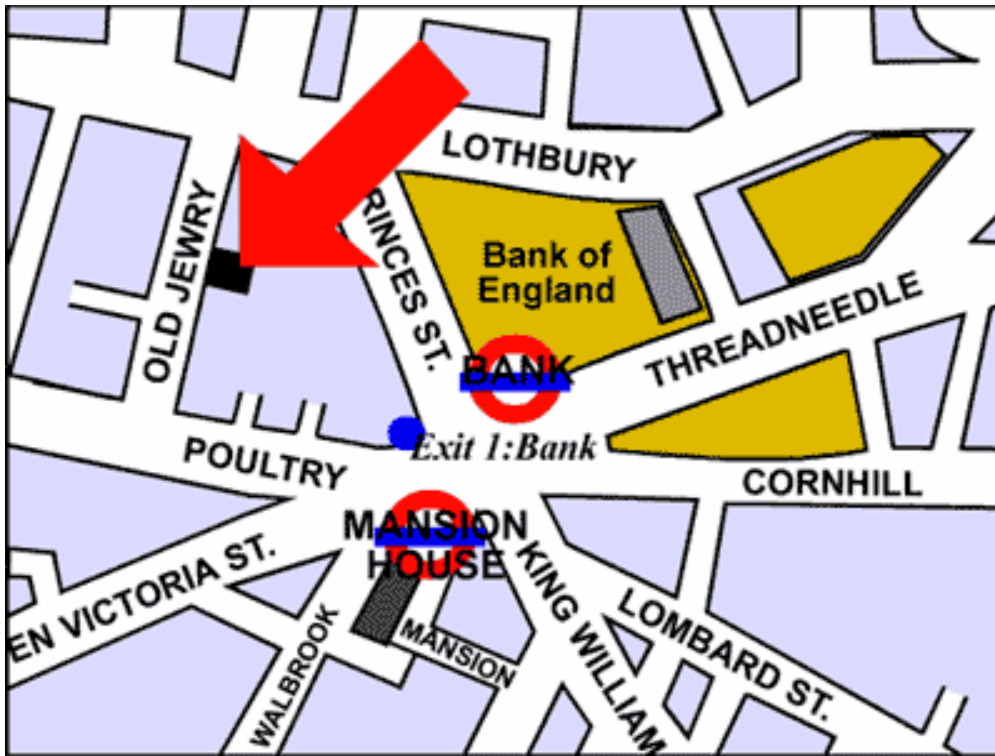

LONDON OFFICE

HOW TO FIND US

The above map shows a close and accurate view of our London Office. The circle shows our exact location.

SITUATED AT:

7th Floor
11 Old Jewry
London
EC2R 8DU

TRAIN STATION

Nearest British Rail station is Moorgate (Thameslink and WAGN Railways), Cannon Street (Connex South East) and Liverpool Street (WAGN and GER Railways).

TUBE STATION

Nearest Tube Station is Bank exits 8 & 9 (Central Line and Docklands Light Railway), Cannon Street (District Line).

All connections are within walking distance